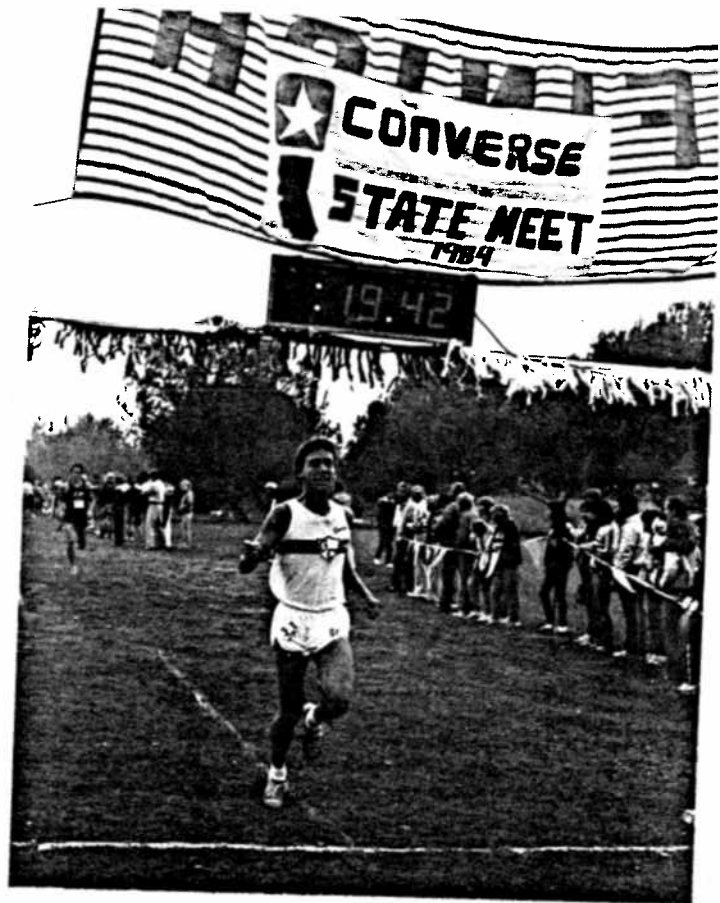

AARON RUDD 4TH GROSSMONT