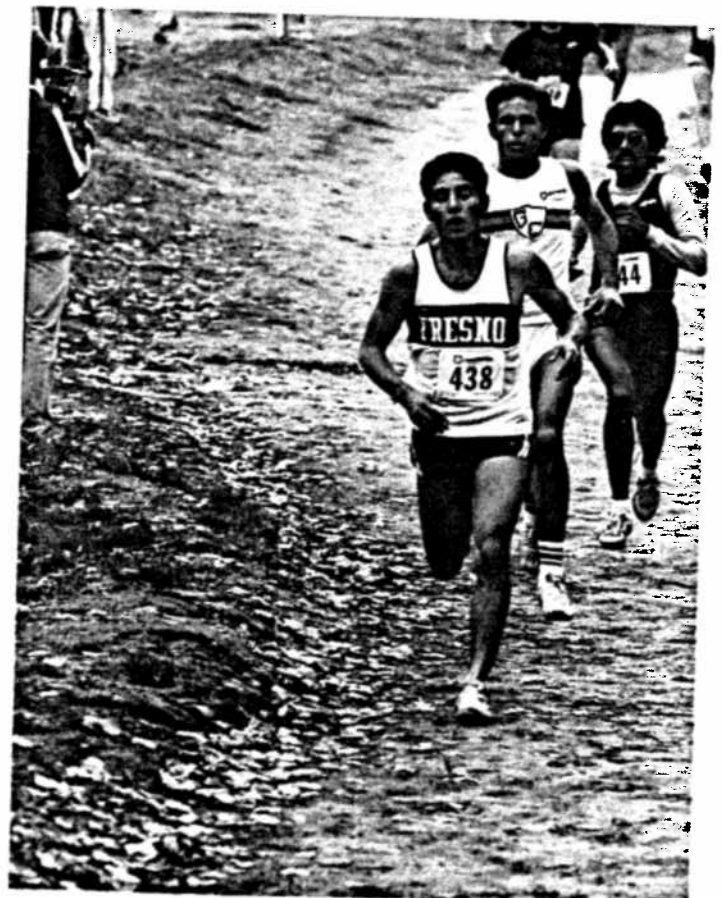

MARTIN LEAL LOCAL FAVORITE