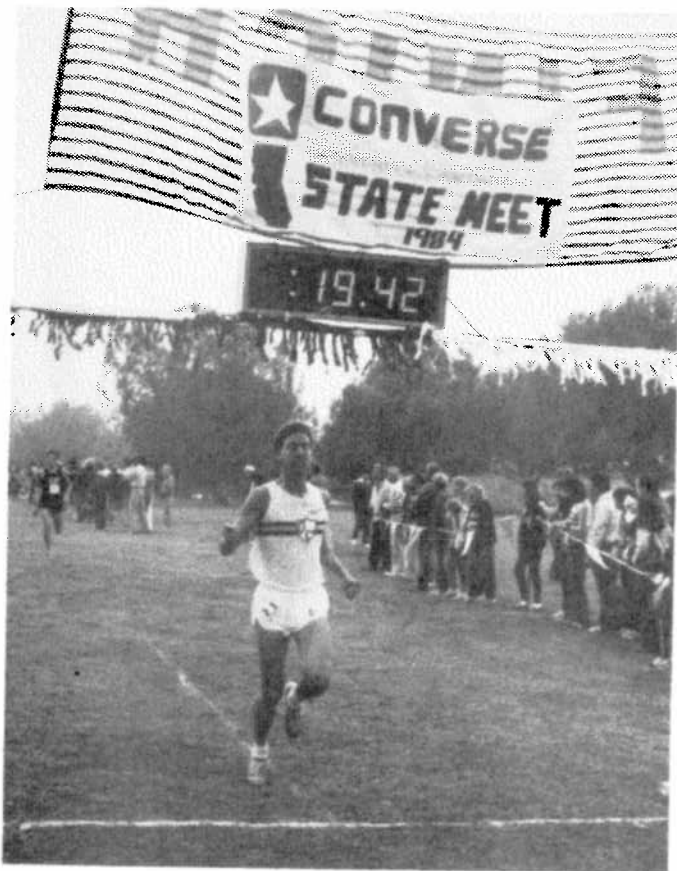

▲ AARON RUDD GROSSMONT
4TH PLACE FINISH