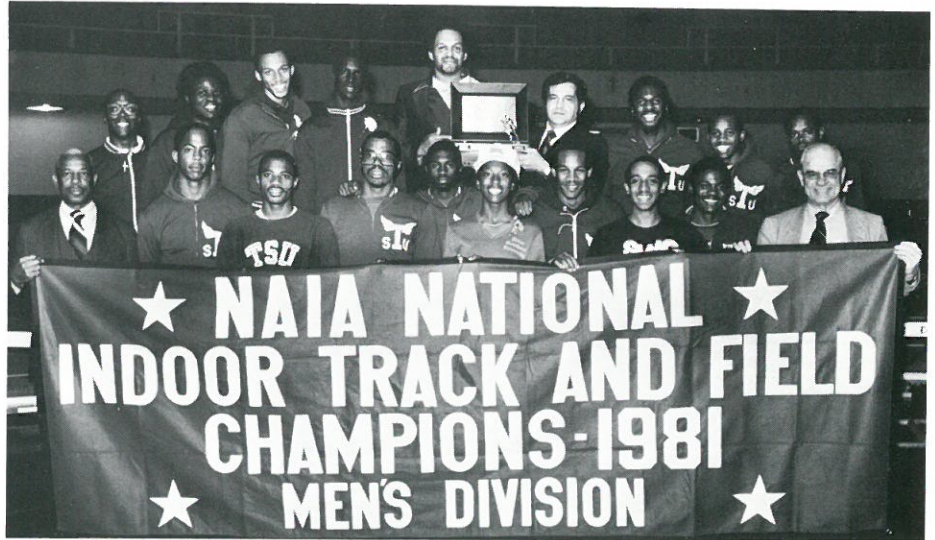

MEN'S INDOOR TRACK AND FIELD TEAM SCORES

1. Texas Southern 80	32. Hampton Institute VA 4	Wisconsin-LaCrosse 2
2. Jackson State MS 51	Southwestern KS 4	Wisconsin-Oshkosh 2
3. Mississippi Valley State 42	Mid-America Nazarene KS 4	St. Cloud State MN 2
4. Abilene Christian TX 36	35. Fort Hays State KS 3	41. Central State OK 1
5. Saginaw Valley State MI 34	36. Doane NE 2	Southeastern Louisiana 1
6. Adams State CO 26	Kearney State NE 2	Ouachita Baptist AR 1
7. Angelo State TX 25		Moorhead State MN 1
8. Hillsdale MI 21		
9. Malone OH 20		
10. Oklahoma Christian 18		
Pittsburg State KS 18		
12. Northwood Institute MI 17		
13. Wayland Baptist TX 15		
14. Prairie View A&M TX 14		
Wisconsin-Parkside 14		
16. Harding AR 11		
Azusa Pacific CA 11		
18. Biola CA 10		
Ottawa KS 10		
Wisconsin-Stevens Point 10		
Concordia NE 10		
22. Lewis & Clark OR 8		
Macalester MN 8		
LeTourneau TX 8		
25. Southern Arkansas 7		
26. Ferris State MI 6		
Siena Heights MI 6		
Hamline MN 6		
Aquinas MI 6		
Dordt IA 6		

Texas Southern University... 1981 Men's Indoor Track Champions

Kevin Jones (left) of Northwood MI receives the NAIA Men's Indoor Track Outstanding Performer Award from Bill Freeman, President of the Harry Gill Company.