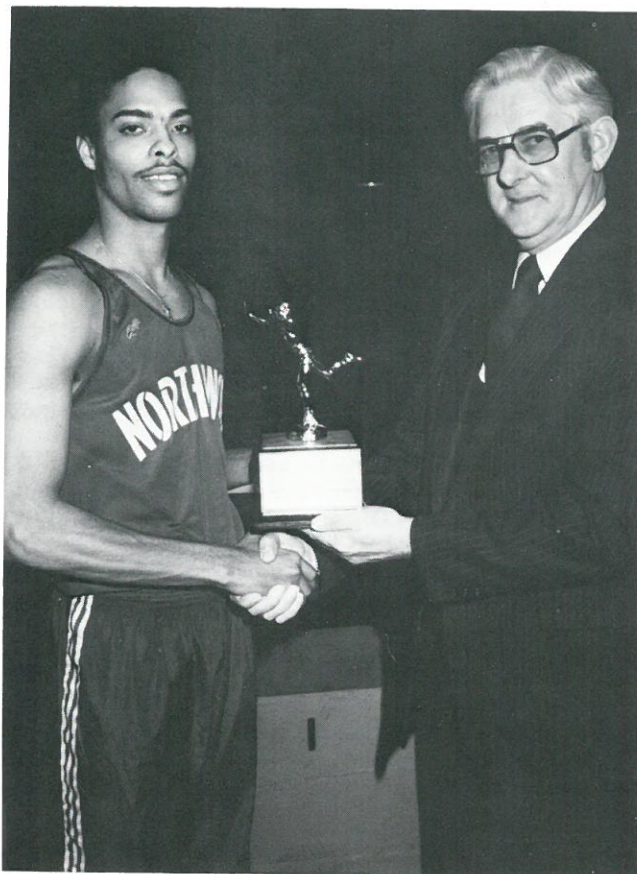

Texas Southern University... 1981 Men's Indoor Track Champions

Kevin Jones (left) of Northwood MI receives the NAIA Men's Indoor Track Outstanding Performer Award from Bill Freeman, President of the Harry Gill Company.